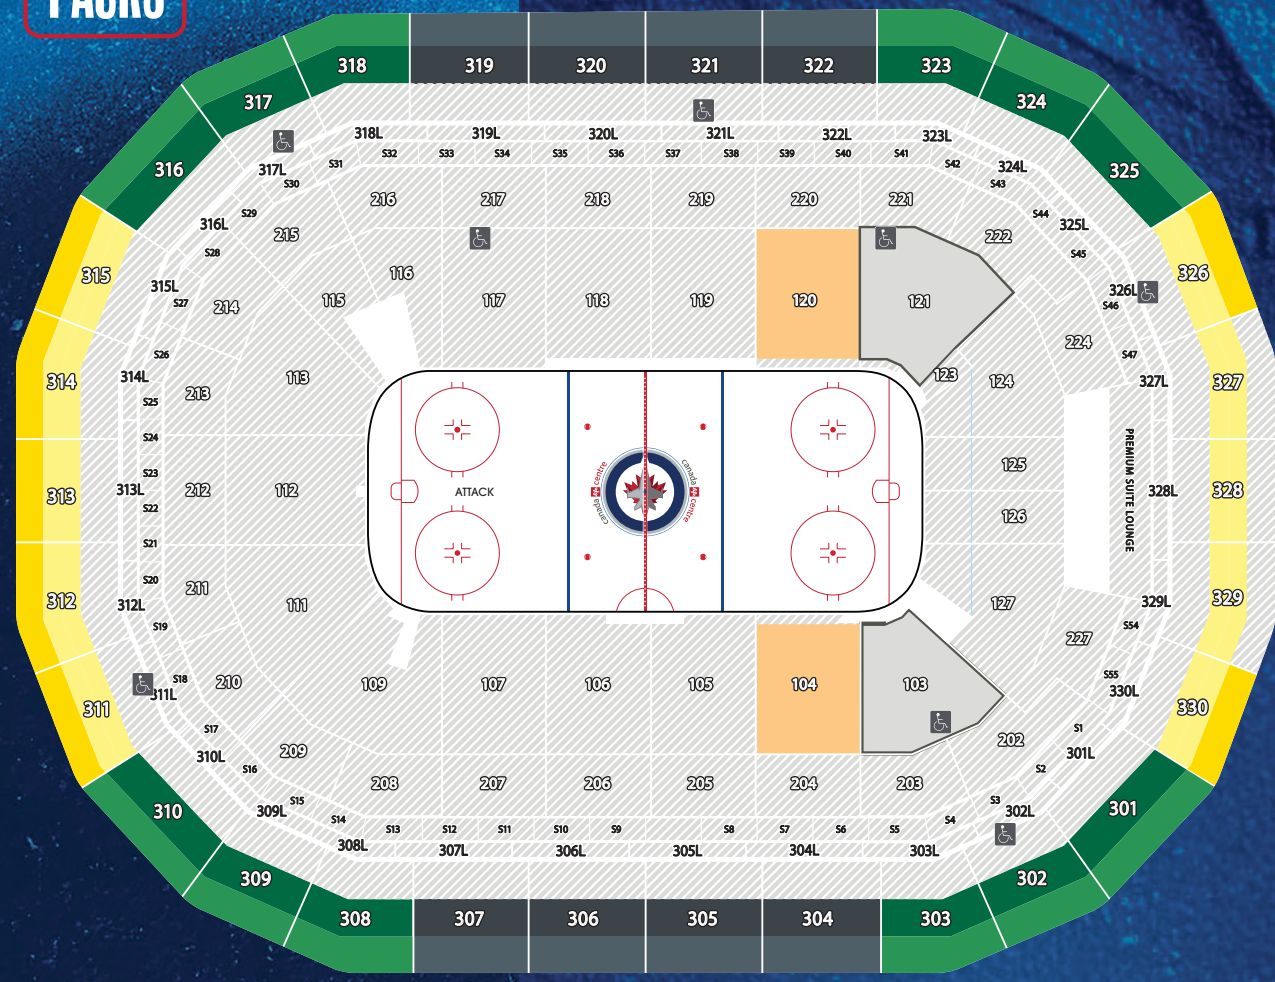

4 6 OR 8
**GAME
PACKS**

CATEGORIES	4 GAME (TOTAL)	6 GAME (TOTAL)	8 GAME (TOTAL)
Blueline - 100 Defend	\$850	\$1,214	\$1,582
Corners/Ends - 100 Defend	\$722	\$1,030	\$1,346
Centre Ice - 300 Mid	\$448	\$639	\$838
Centre Ice - 300 Upper	\$377	\$537	\$704
Corners - 300 Mid	\$358	\$509	\$666
Corners - 300 Upper	\$322	\$463	\$604
Ends - 300 Mid	\$326	\$470	\$612
Ends - 300 Upper	\$294	\$422	\$554