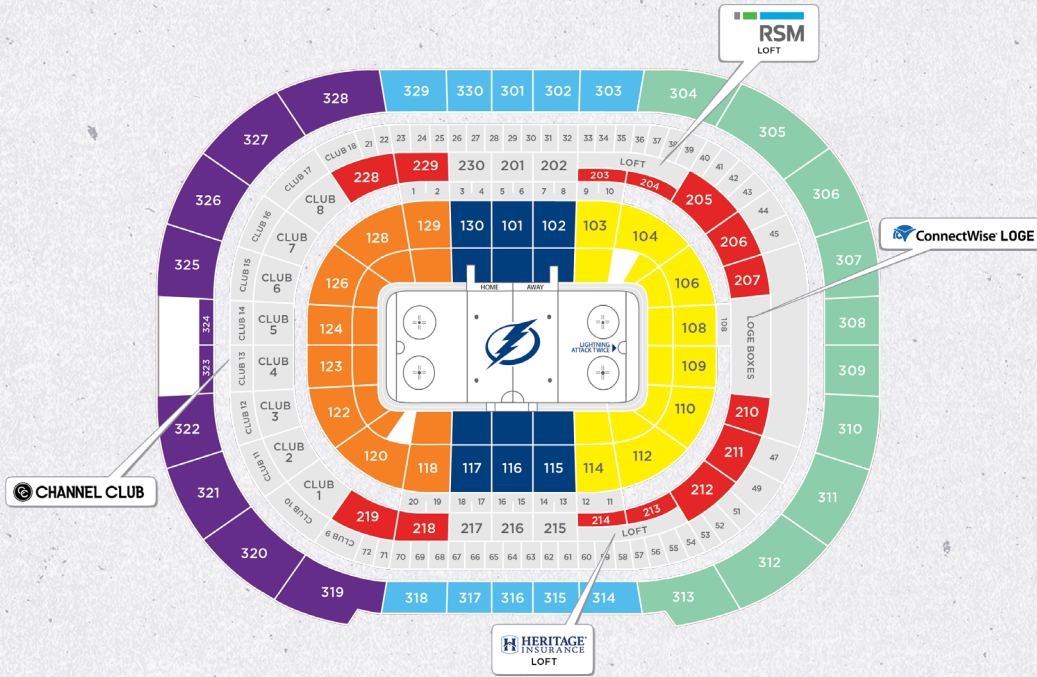

TAMPA BAY LIGHTNING FLEX PLAN PRICING 2024-25

PROMENADE LEVEL

- Promenade Side
- Promenade Attack Twice
- Promenade Attack Once

	Tier 1	Tier 2	Tier 3	Tier 4	Preseason
Promenade Side	\$256	\$237	\$201	\$185	\$135
Promenade Attack Twice	\$194	\$181	\$153	\$141	\$103
Promenade Attack Once	\$181	\$170	\$144	\$133	\$98

CLUB LEVEL

- Club End

	Tier 1	Tier 2	Tier 3	Tier 4	Preseason
Club End	\$178	\$167	\$140	\$129	\$98

TERRACE LEVEL

- Terrace Side
- Terrace Attack Twice Rows J-P
- Terrace Attack Once Rows J-P
- Terrace Attack Twice Rows R+
- Terrace Attack Once Rows R+

2024-25 TAMPA BAY LIGHTNING HOME SCHEDULE

Tier	Date	Opponent	Time
■	Tue, Sept 24	CAR	7:00 PM
■	Fri, Sept 27	NSH	7:00 PM
■	Wed, Oct 2	FLA	7:00 PM
■	Sat, Oct 12	CAR	7:00 PM
■	Tue, Oct 15	VAN	7:00 PM
■	Thu, Oct 17	VGK	7:00 PM
■	Thu, Oct 24	MIN	7:00 PM
■	Sat, Oct 26	WSH	7:00 PM
■	Mon, Oct 28	NSH	7:00 PM
■	Thu, Nov 7	PHI	7:00 PM
■	Thu, Nov 14	WPG	7:00 PM
■	Sat, Nov 16	NJD	7:00 PM
■	Sat, Nov 23	DAL	7:00 PM
■	Mon, Nov 25	COL	7:00 PM
■	Wed, Nov 27	WSH	7:30 PM
■	Sat, Nov 30	TOR	7:00 PM
■	Thu, Dec 5	SJS	7:00 PM
■	Tue, Dec 17	CBJ	7:00 PM
■	Thu, Dec 19	STL	7:00 PM
■	Sun, Dec 22	FLA	5:00 PM
■	Sat, Dec 28	NYR	7:00 PM
■	Sun, Dec 29	MTL	5:00 PM
■	Thu, Jan 9	BOS	7:00 PM
■	Thu, Jan 16	ANA	7:00 PM
■	Sat, Jan 18	DET	7:00 PM
■	Tue, Jan 28	CHI	7:00 PM
■	Thu, Jan 30	LAK	7:00 PM
■	Sat, Feb 1	NYI	7:00 PM
■	Tue, Feb 4	OTT	7:00 PM
■	Thu, Feb 6	OTT	7:00 PM
■	Sun, Feb 23	SEA	6:00 PM
■	Tue, Feb 25	EDM	7:00 PM
■	Thu, Feb 27	CGY	7:00 PM
■	Tue, Mar 4	CBJ	7:00 PM
■	Thu, Mar 6	BUF	7:00 PM
■	Sat, Mar 8	BOS	3:00 PM
■	Mon, Mar 17	PHI	7:00 PM
■	Tue, Mar 25	PIT	7:00 PM
■	Thu, Mar 27	UTA	7:00 PM
■	Sat, Mar 29	NYI	2:00 PM
■	Wed, Apr 9	TOR	7:00 PM
■	Fri, Apr 11	DET	7:00 PM
■	Sun, Apr 13	BUF	6:00 PM
■	Tue, Apr 15	FLA	7:00 PM