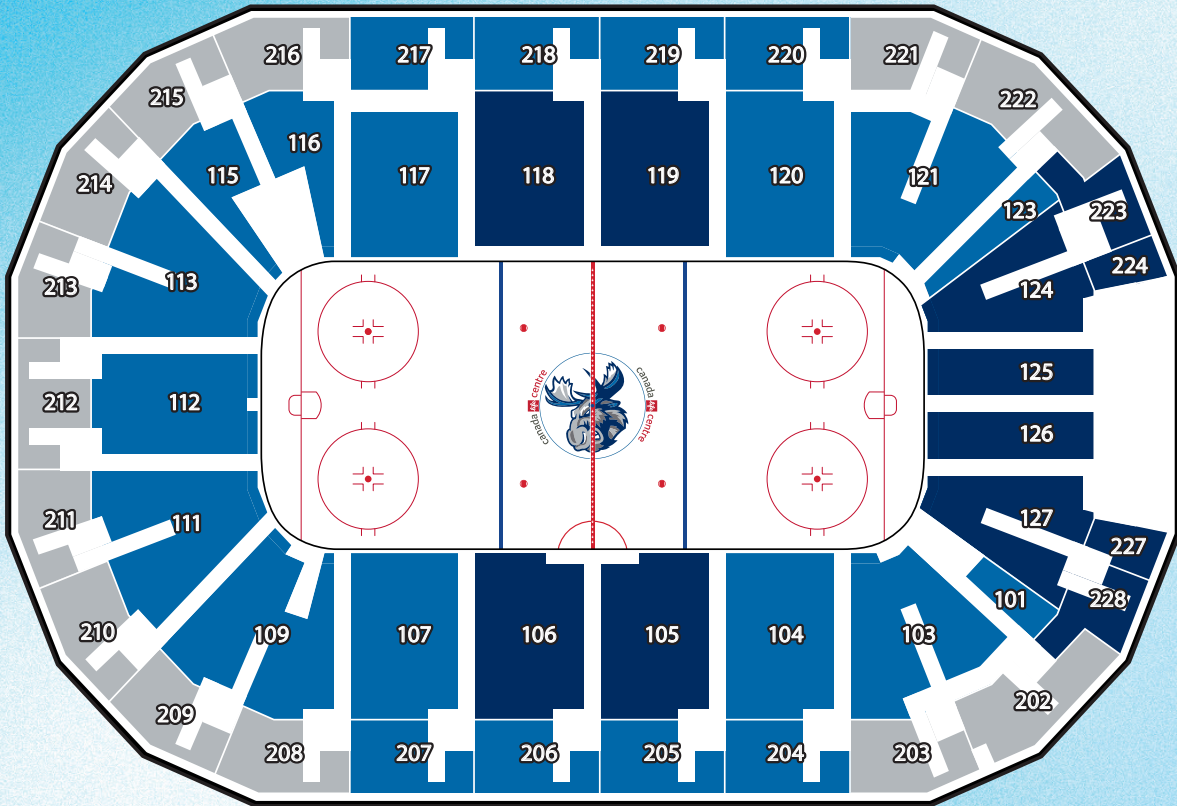

PAYROLL DEDUCTION INDIVIDUAL GAMES

P1 $29   P2 $23   P3 $18

SATURDAY 2PM
OCT 26 vs
HOCKEY 101

SATURDAY 2PM
NOV 23 vs
25TH SEASON

TUESDAY 4PM
DEC 31 vs
NEW YEAR'S EVE

SATURDAY 2PM
FEB 8 vs
MANITOBA MADE