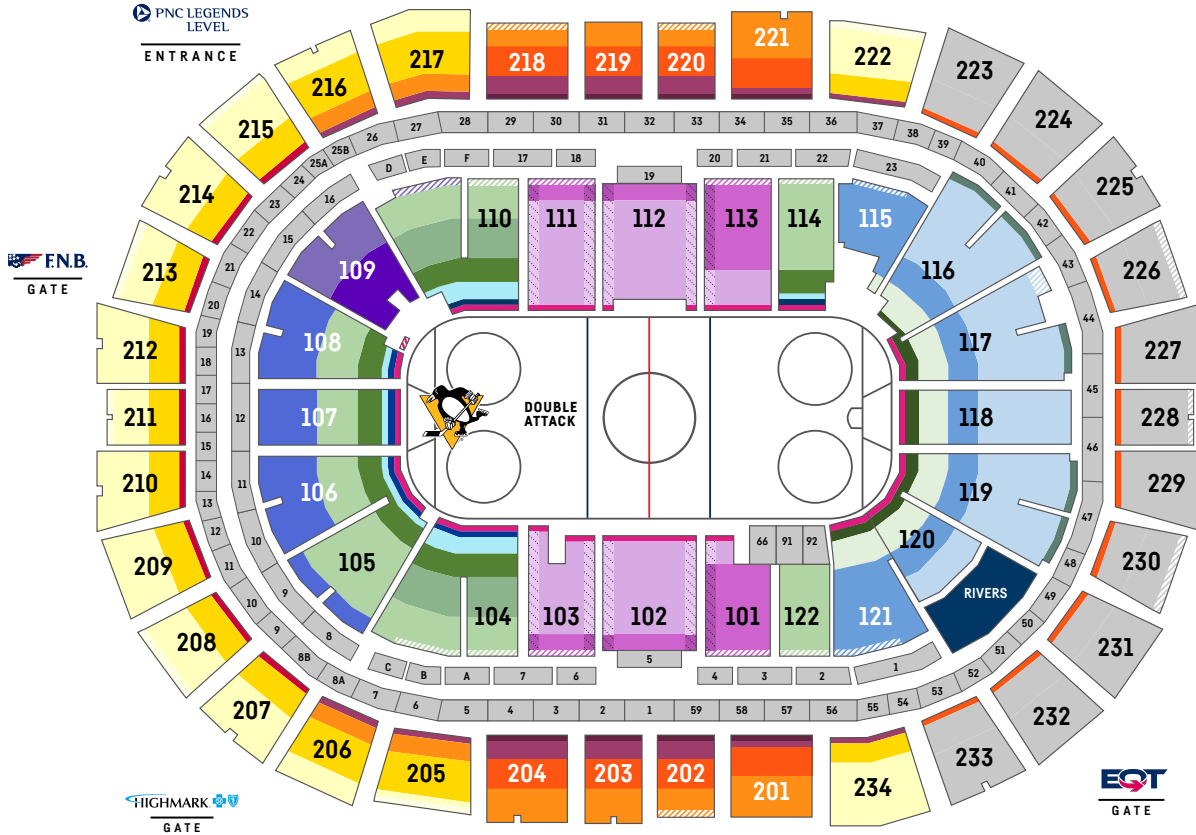

FULL SEASON MEMBERSHIP PRICING

PREMIUM SEATING

FULL | 44 GAMES
PACKAGE PRICE

ALL-INCLUSIVE CASAMIGOS CLUB

Section 109 Tier 1	\$12,232
Section 109 Tier 2	\$10,956

F.N.B. CLUB | CAPTAIN MORGAN CLUB LEXUS CLUB ACCESS

Club Glass	\$12,100
Club Tier 1 Aisle	\$9,768
Club Tier 1	\$9,504
Club Tier 2 Aisle	\$8,360
Club Tier 2	\$8,096
BetRivers Lounge	\$8,800
Edge Seating	\$8,140

ACCESSIBLE SEATING

LEXUS CLUB ACCESS

Lower Bowl Glass	\$12,100
Lower Bowl Tier 1	\$8,140
Lower Bowl Tier 2	\$7,128

FEDEX LEVEL | LOWER BOWL

Lower Bowl Tier 3	\$6,688
Lower Bowl Tier 4	\$6,424
Lower Bowl Tier 5	\$5,896
Lower Bowl Tier 6	\$5,456
Lower Bowl Tier 7	\$5,236
Lower Bowl Tier 8	\$5,016
Lower Bowl Tier 9	\$4,576
Lower Bowl Tier 10	\$4,048

FULL | 44 GAMES
PACKAGE PRICE

COCA-COLA ZERO SUGAR LEVEL | UPPER BOWL

Upper Bowl Tier 1	\$4,488
Upper Bowl Tier 2	\$3,916
Upper Bowl Tier 3	\$3,564
Upper Bowl Tier 4	\$3,344
Upper Bowl Tier 5	\$2,904
Upper Bowl Tier 6	\$2,640
Upper Bowl Tier 7	\$2,200