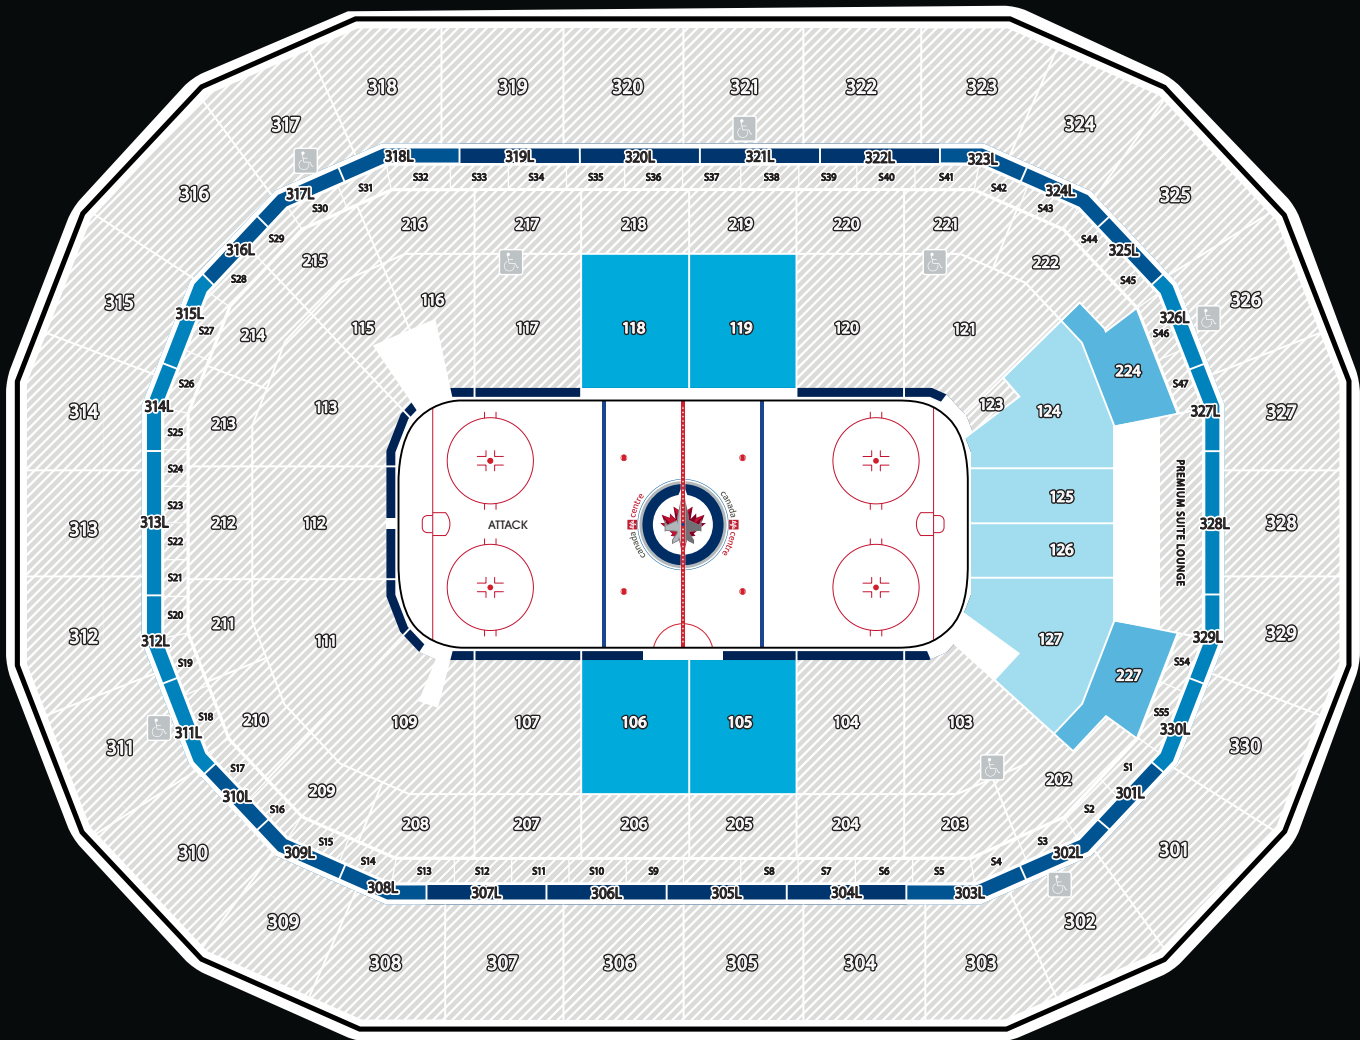

PREMIUM SEASON TICKET MEMBERSHIP

23 24

CATEGORY	NAME	TOTAL	TOTAL WITH PREMIUM FEE	PRESEASON (PER GAME, 3 GAMES)	REGULAR SEASON (PER GAME, 41 GAMES)
Club - 100	PC1	\$9,128.00	\$9,628.00	\$159.00	\$211.00
Club - 200	PC2	\$9,128.00	\$9,628.00	\$159.00	\$211.00
Centre Ice	PC3	\$9,040.00	\$9,540.00	\$157.00	\$209.00
On The Glass	PC4	\$9,040.00	\$9,540.00	\$157.00	\$209.00
Loge - Sides	LG1	\$8,823.00	\$9,323.00	\$153.00	\$204.00
Loge - Corners	LG2	\$8,823.00	\$9,323.00	\$153.00	\$204.00
Loge - Ends	LG3	\$8,823.00	\$9,323.00	\$153.00	\$204.00