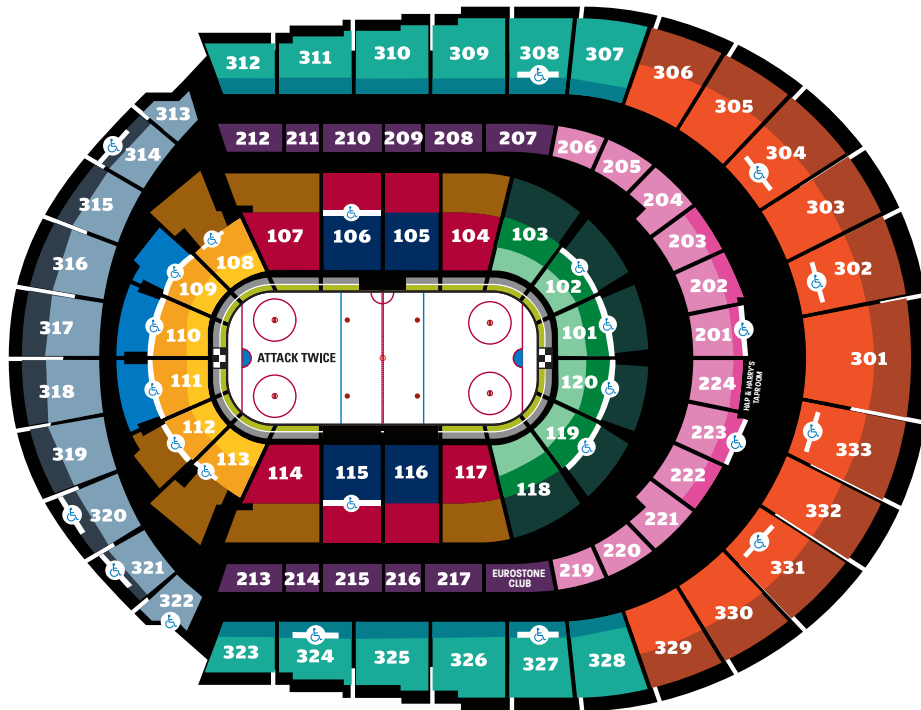

# 6 GAME PREDS PACK

Location	6 Game Pack Price
Premium Lower Bowl	\$1,115
Premium Lower Bowl Attack	\$1,109
Premium Lower Bowl Defend	\$1,106
Lower Bowl Attack	\$1,103
Lower Bowl Defend	\$1,099
Lower Bowl	\$995
Lower Bowl Endzone Defend	\$803
Gary Force Acura Lower Endzone Club	\$762
Gary Force Acura Endzone Club	\$756
Lower Bud Light Fan Zone	\$608
Bud Light Fan Zone	\$605
Lower Sideline Balcony	\$665
Sideline Balcony	\$608
Lower Goal Zone	\$425
Goal Zone	\$359