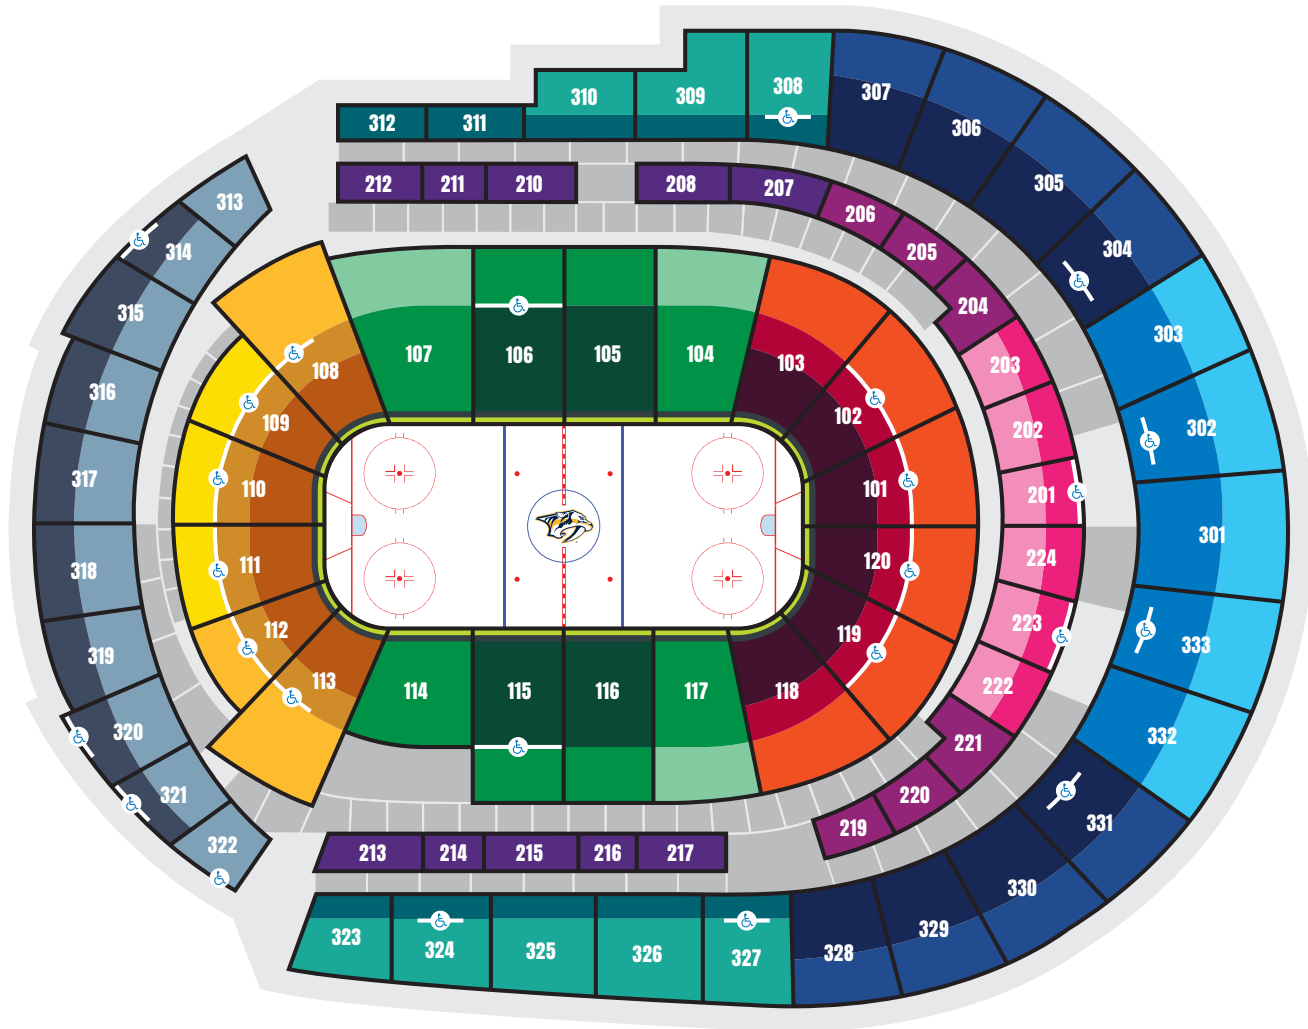

2025-26 NASHVILLE PREDATORS SEATING MAP

- | | | | |
|---|---------------------------|---|--------------------------|
|  | Lexus First Row |  | GFA Sideline Club |
|  | Lexus Second Row |  | GFA Corner Club |
|  | All-Inclusive Zone |  | GFA Lower Endzone Club |
|  | Premium Center Ice |  | GFA Endzone Club |
|  | Premium Lower Bowl |  | Lower Bud Light Fan Zone |
|  | Lower Bowl |  | Bud Light Fan Zone |
|  | Premium Lower Bowl Attack |  | Lower Sideline Balcony |
|  | Lower Bowl Attack |  | Sideline Balcony |
|  | Lower Bowl Corner |  | Lower Corner Balcony |
|  | Premium Lower Bowl Defend |  | Corner Balcony |
|  | Lower Bowl Defend |  | Lower Goal Zone |
|  | Lower Bowl Endzone Defend | | Goal Zone |