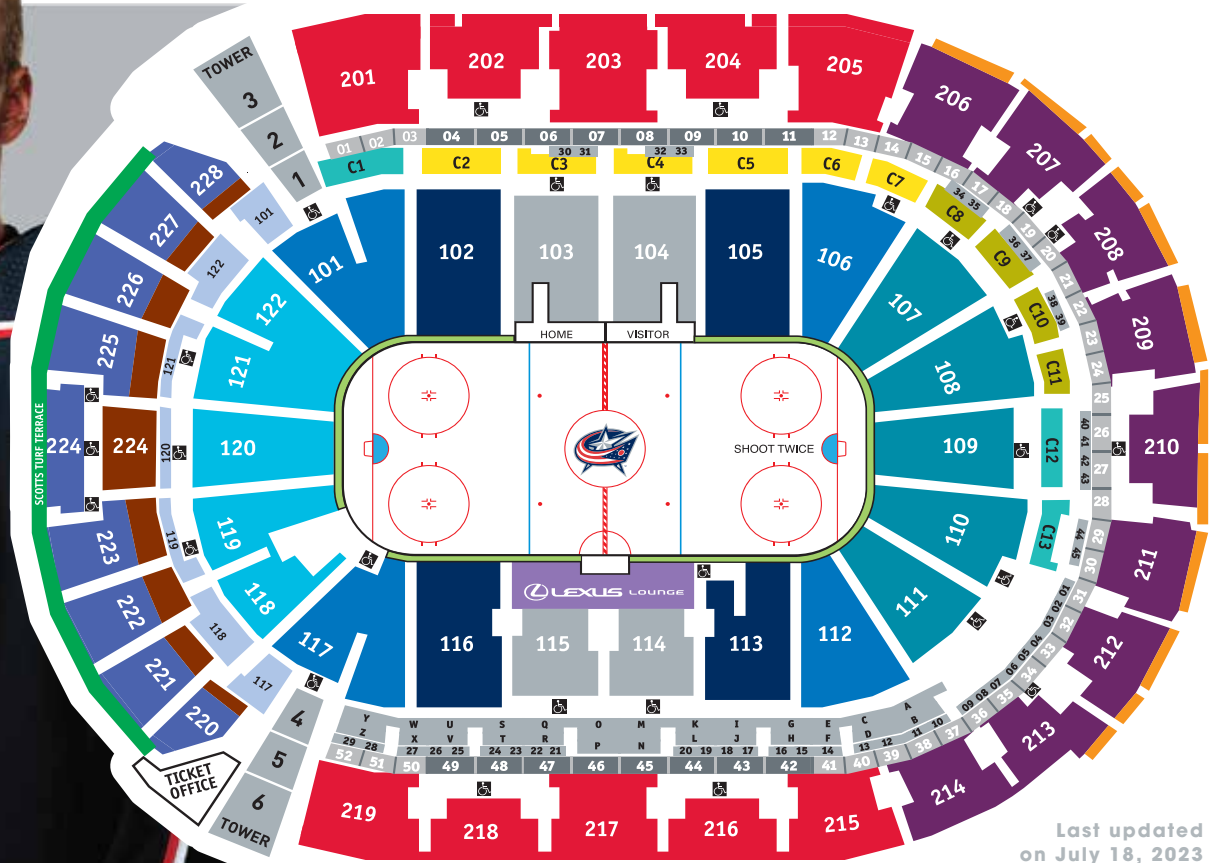

2023-24 COLUMBUS BLUE JACKETS QUARTER SEASON PLAN

Last updated
on July 18, 2023

BENEFITS

- NHL Stanley Cup Playoff Ticket Priority for One (1) Game Per Round
- Save up to 28% vs. Single Game Pricing
- Flexible Payment Options, Including Monthly Interest Free Plans
- Ticket Trade Program - Trade Up to Four (4) Games
- Bonus Friends and Family Games - Complimentary tickets to select home games*
- Exclusive Meet the Team Events with Players & Coaches**
- Save 15% on Food & Beverage with STH Fan Bucks
- Save 15% on merchandise at The Blue Line Store and TheBlueLineOnline.com

All ticket purchases are subject to a 5% City of Columbus admissions tax.

* Subject to program rules.

** If applicable based on health and safety restrictions.

SEAT LOCATION

SEAT LOCATION	ANNUAL PRICE	MULTI-YEAR PRICE
LEXUS GLASS SEATS	N/A	N/A
LEXUS LOUNGE ^	\$2,548	\$2,473
CLUB SIDELINE	\$1,470	N/A
CLUB CORNER	\$1,250	\$1,212
CLUB END	\$1,078	\$1,045
CENTER ICE	N/A	N/A
SIDELINE	\$1,346	\$1,307
CORNER	\$1,164	\$1,129
END: SHOOT TWICE	\$1,078	\$1,045
END: SHOOT ONCE	\$994	\$961
MEZZANINE	\$845	\$818
CENTER	\$675	\$653
SHOOT ONCE: FIRST FIVE ROWS	\$612	\$594
SHOOT TWICE	\$466	\$451
SHOOT ONCE	\$356	\$343
TOP TWO ROWS	N/A	N/A

^ All-Inclusive buffet & two (2) drink vouchers included with tickets.

1-800-NHL-COLS • BLUEJACKETS.COM

2023-24 COLUMBUS BLUE JACKETS FULL SEASON SCHEDULE

SUN MON TUE WED THU FRI SAT

SEPT

24 PIT 7:00	★ 25	26	27	28	29	30
-------------------	------	----	----	----	----	----

DEC

				1 OTT 7:00	2	
3	4	5 LA 7:00	6	7	8 STL 7:00	9
10 FLA 1:00	11	12	13	14	15	16 NJ 7:00
17	18	19	20	21 WSH 7:00	22	23 TOR 7:00
24	25	26	27	28	29 TOR 7:00	30
31						

SUN MON TUE WED THU FRI SAT

JAN

	1	2 BOS 7:00	3	4	5	6 MIN 7:00
7	8	9	10	11	12	13 SEA 7:00
14	15 VAN 1:00	16	17	18	19 NJ 7:00	20
21	22	23	24	25	26	27
28	29	30	31			