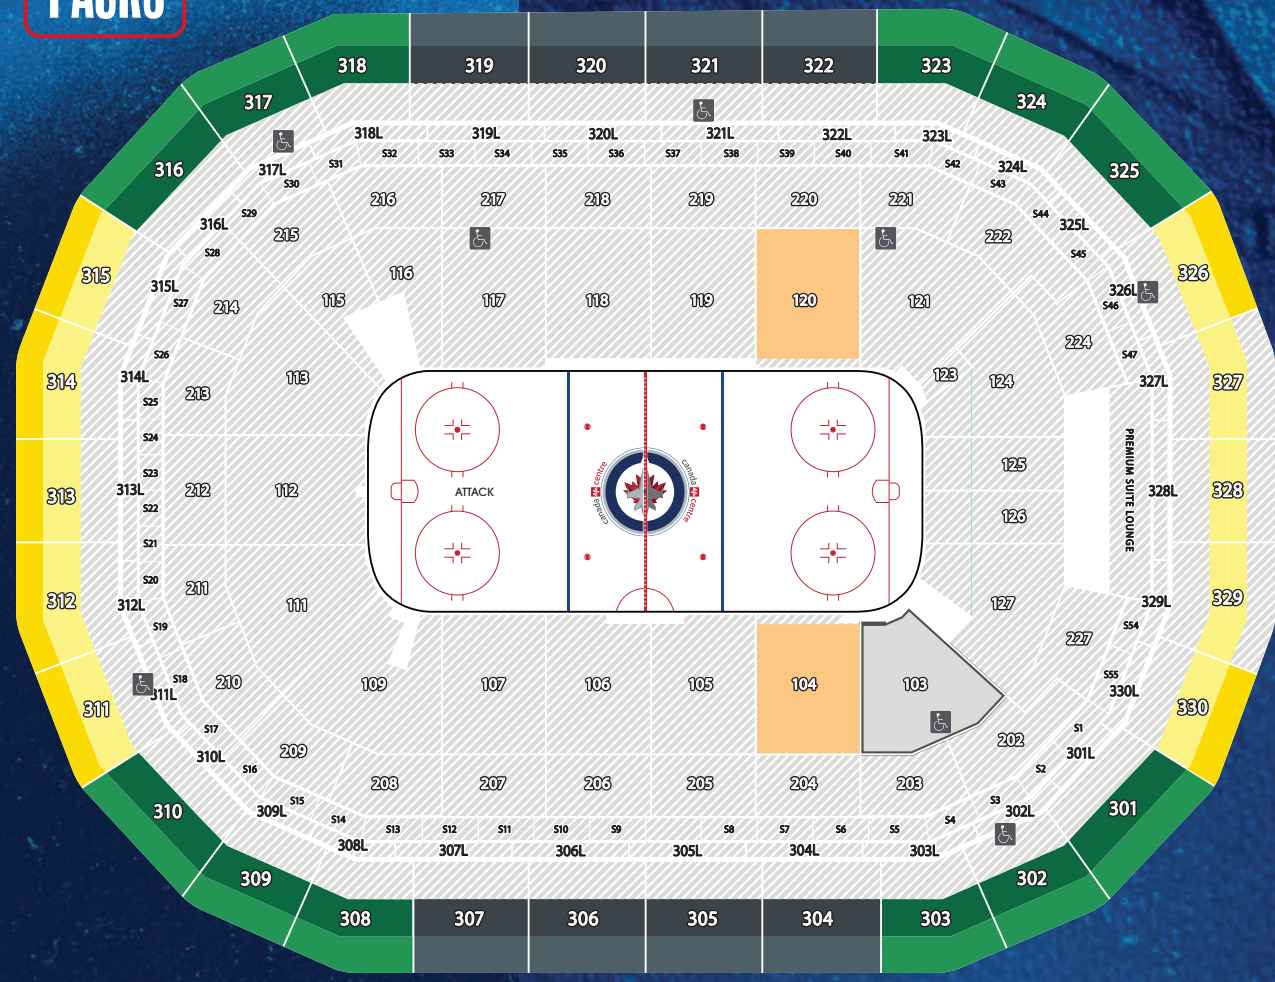

4 6 OR 8
**GAME
PACKS**

| CATEGORIES | 4 GAME (TOTAL) | 6 GAME (TOTAL) | 8 GAME (TOTAL) |
|----------------------------------|---------------------------|---------------------------|---------------------------|
| Blueline - 100 Defend | \$850 | \$1,214 | \$1,582 |
| Corners/Ends - 100 Defend | \$722 | \$1,030 | \$1,346 |
| Centre Ice - 300 Mid | \$448 | \$639 | \$838 |
| Centre Ice - 300 Upper | \$377 | \$537 | \$704 |
| Corners - 300 Mid | \$358 | \$509 | \$666 |
| Corners - 300 Upper | \$322 | \$463 | \$604 |
| Ends - 300 Mid | \$326 | \$470 | \$612 |
| Ends - 300 Upper | \$294 | \$422 | \$554 |