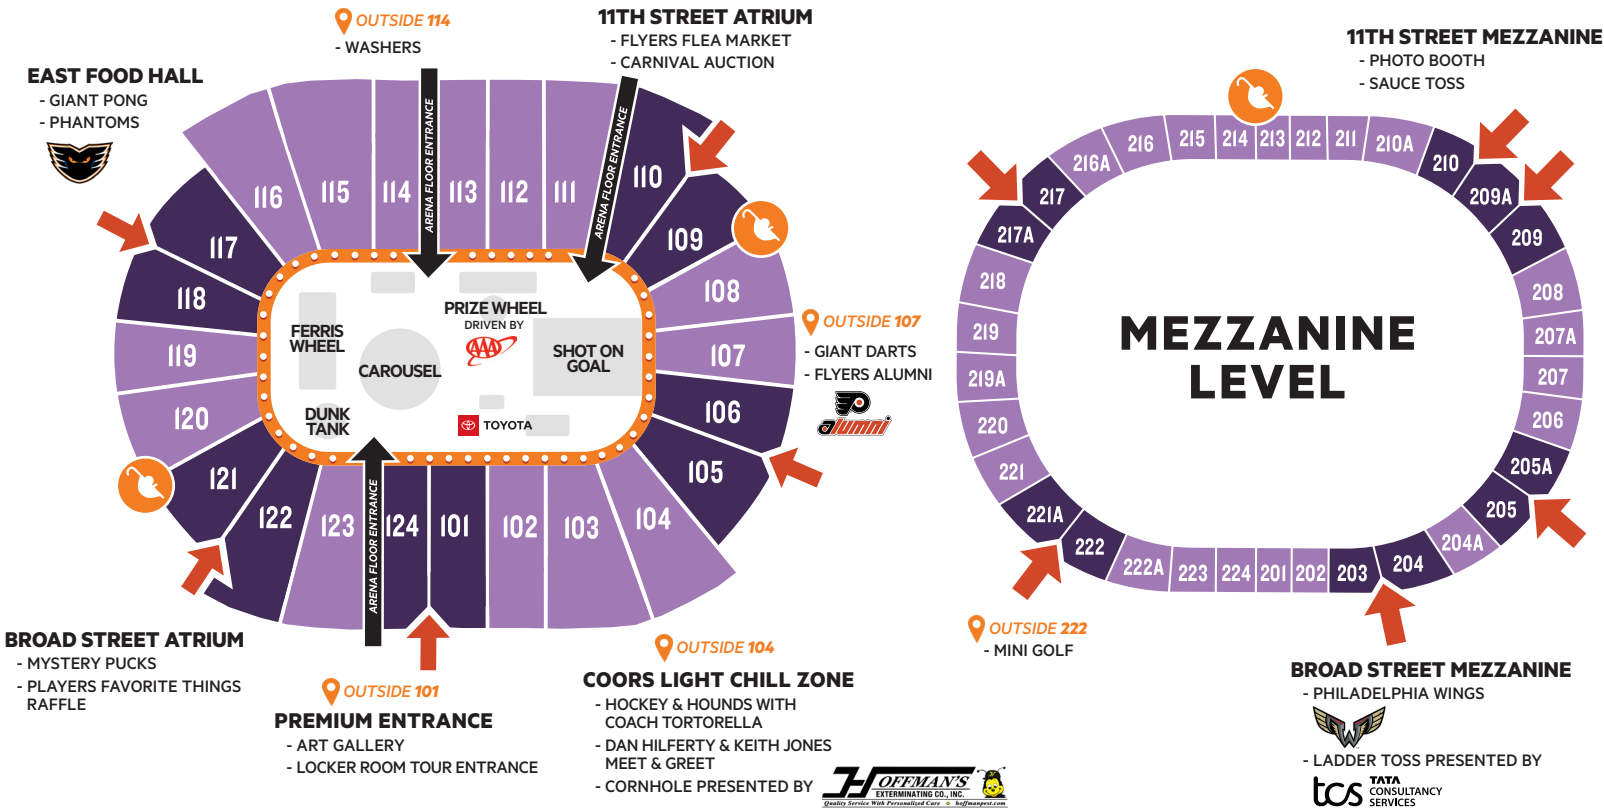

FLYERS CHARITIES CARNIVAL MAP & SCHEDULE

11TH STREET

CARNIVAL TOTE BAGS SPONSORED BY

COMCAST NBCUNIVERSAL

MAP KEY

GUEST SERVICES
120/121 214/213

SCAN QR TO VISIT ONLINE AUCTION

FOR MORE INFORMATION VISIT FLYERSCARNIVAL.COM

BROAD STREET

*PRINTED AS OF 3/11 - SCHEDULE SUBJECT TO CHANGE