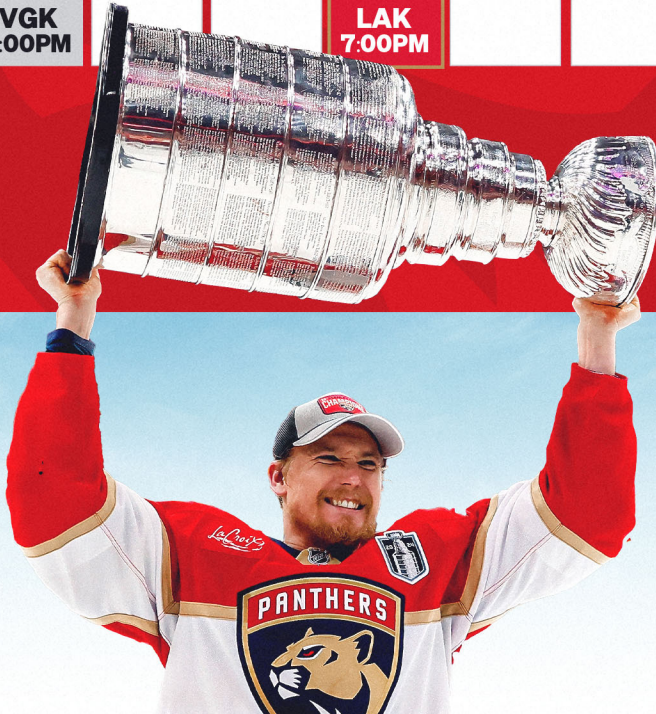

**SEAT
GEEK**

JANUARY 2025

SUN	MON	TUE	WED	THU	FRI	SAT
			1	2 CAR 7:00PM	3 PIT 7:00PM	4
5	6 COL 9:00PM	7	8 UTA 10:00PM	9	10	11 BOS 1:00PM
12	13 PHI 7:00PM	14 NJD 7:00PM	15	16 DET 7:00PM	17	18 ANA 6:00PM
19	20	21 ANA 10:00PM	22 LAK 10:00PM	23	24	25 SJS 10:00PM
26 VGK 8:00PM	27	28	29 LAK 7:00PM	30	31	

HOME AWAY