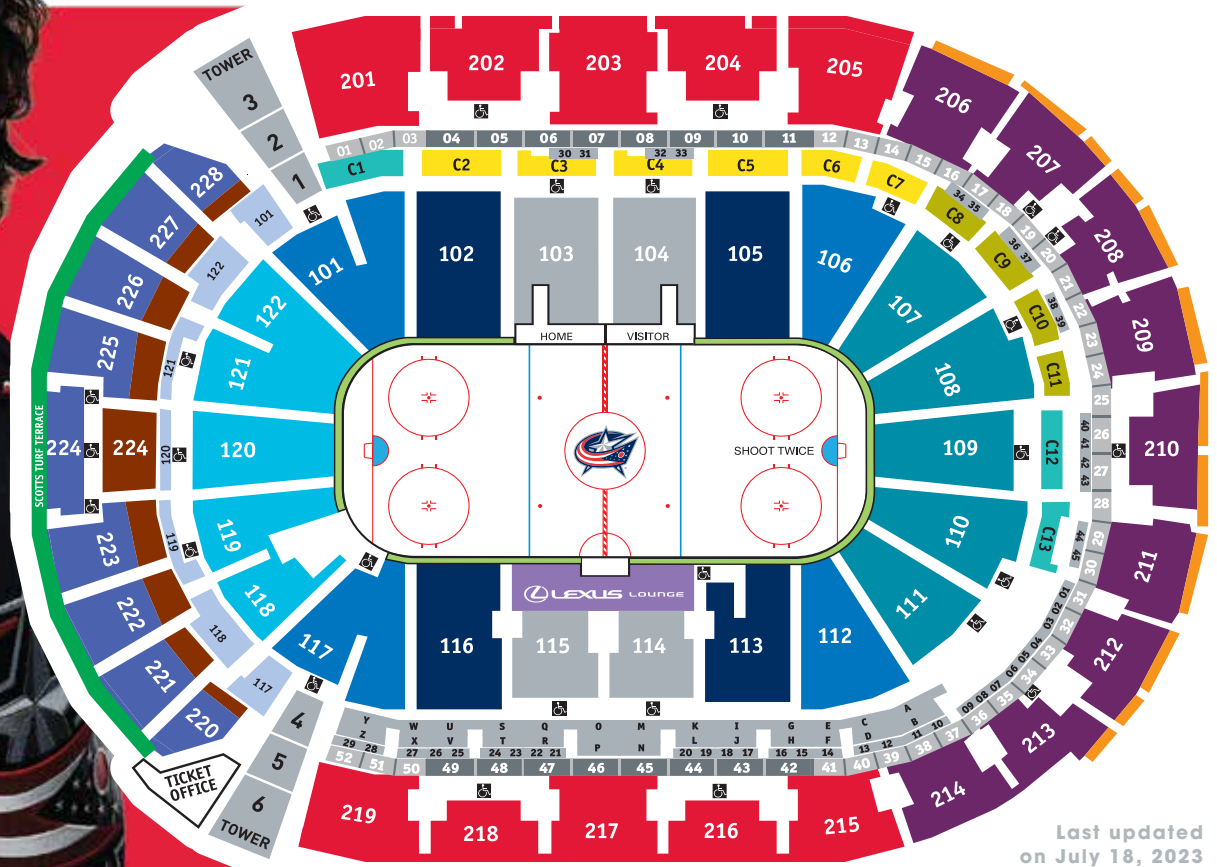

2023-24 COLUMBUS BLUE JACKETS HALF SEASON PLAN

Last updated on July 18, 2023

BENEFITS

- NHL Stanley Cup Playoff Ticket Priority for Two (2) Games Per Round
- Save up to 34% vs. Single Game Pricing
- Flexible Payment Options, Including Monthly Interest Free Plans
- Ticket Trade Program - Trade Up to Eight (8) Games
- Bonus Friends and Family Games - Complimentary tickets to select home games*
- Exclusive Meet the Team Events with Players & Coaches**
- Save 15% on Food & Beverage with STH Fan Bucks
- Save 15% on merchandise at The Blue Line Store and TheBlueLineOnline.com

All ticket purchases are subject to a 5% City of Columbus admissions tax.

* Subject to program rules.

** If applicable based on health and safety restrictions.

SEAT LOCATION

SEAT LOCATION	ANNUAL PRICE	MULTI-YEAR PRICE
LEXUS GLASS SEATS	N/A	N/A
LEXUS LOUNGE ^	\$4,629	\$4,492
CLUB SIDELINE	\$2,719	N/A
CLUB CORNER	\$2,301	\$2,231
CLUB END	\$1,914	\$1,852
CENTER ICE	N/A	N/A
SIDELINE	\$2,402	\$2,328
CORNER	\$2,086	\$2,020
END: SHOOT TWICE	\$1,958	\$1,901
END: SHOOT ONCE	\$1,764	\$1,707
MEZZANINE	\$1,505	\$1,461
CENTER	\$1,223	\$1,188
SHOOT ONCE: FIRST FIVE ROWS	\$1,052	\$1,021
SHOOT TWICE	\$801	\$770
SHOOT ONCE	\$616	\$594
TOP TWO ROWS	\$616	\$594

^ All-Inclusive buffet & two (2) drink vouchers included with tickets.

1-800-NHL-COLS • BLUEJACKETS.COM

2023-24 COLUMBUS BLUE JACKETS FULL SEASON SCHEDULE

SUN MON TUE WED THU FRI SAT

SEPT

24 PIT 7:00	★ 25	26	27	28	29	30
-------------------	------	----	----	----	----	----

FEB

				1	2	3
4	5	6	7	8	9	10 TB 7:00
11	12	13	14	15	16	17
18	19	20	21	22	23 BUF 7:00	24
25 NYR 6:00	26	27	28	29 CAR 7:00		

MAR

					1	2
3	4 VGK 7:00	5	6	7 EDM 7:00	8	9 NSH 12:30
10	11	12	13	14 OTT 7:00	15	16 SJ 7:00
17 WPG 6:00	18	19	20	21	22	23
24	25	26	27	28	29	30 PIT 7:00
31						