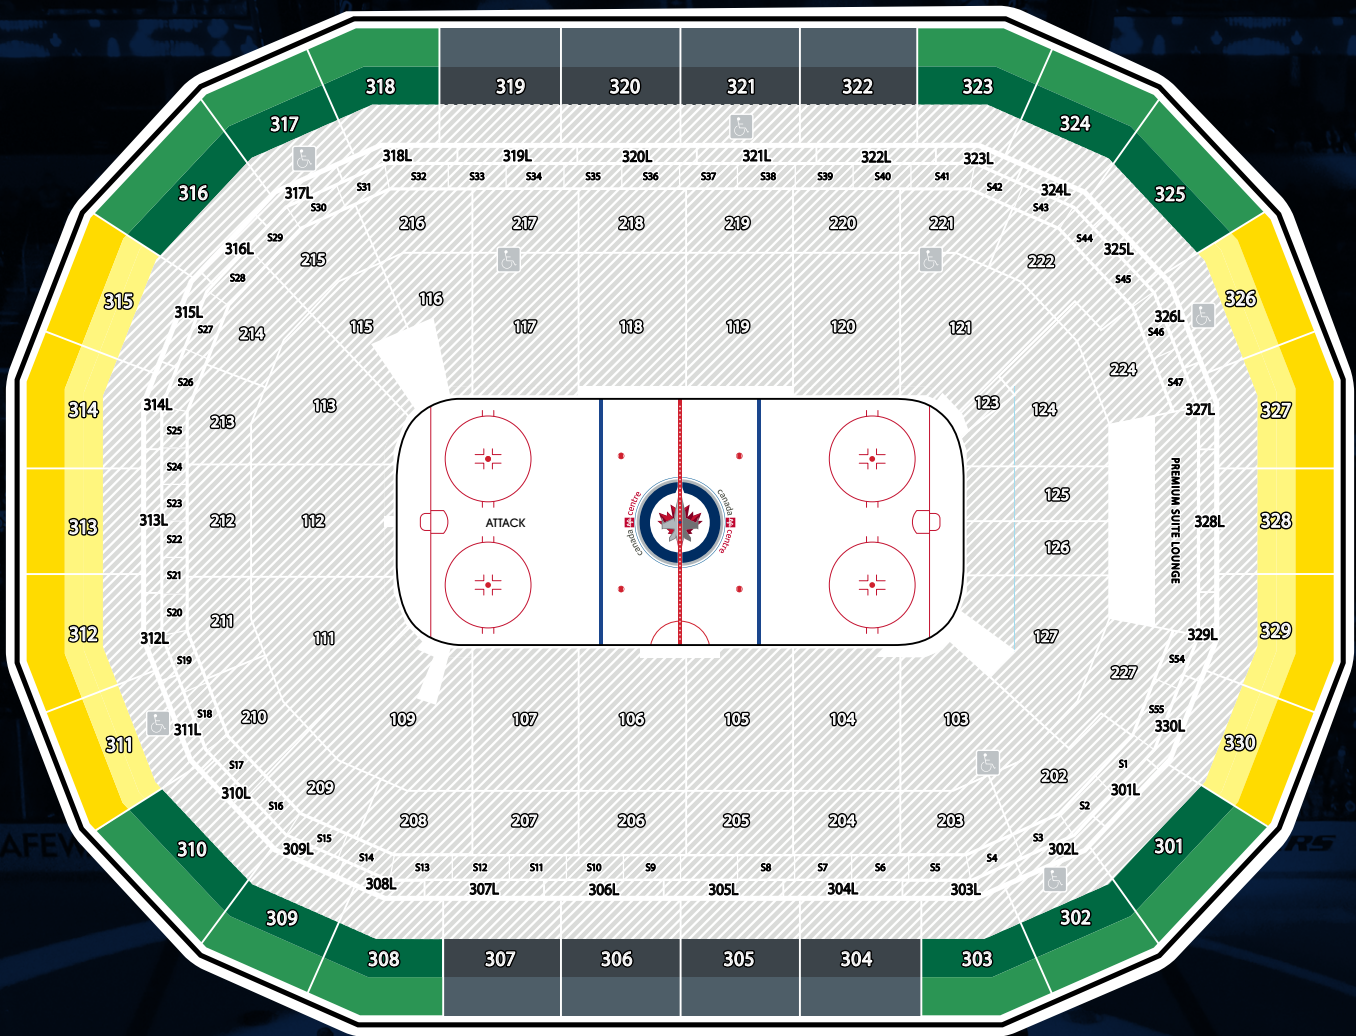

**QUARTER
SEASON TICKET
MEMBERSHIP**

SCHEDULE

RIVALRY		SEASON TICKET PACKAGE	
MON	SEP 25, 2023	7:00 PM	
THU	OCT 5, 2023	7:00 PM	
TUE	NOV 28, 2023	7:00 PM	HOCKEY FIGHTS CANCER
MON	DEC 18, 2023	6:30 PM	
THU	JAN 11, 2024	7:00 PM	
TUE	JAN 16, 2024	7:00 PM	HOCKEY TALKS
SAT	JAN 27, 2024	6:00 PM	
TUE	FEB 20, 2024	7:00 PM	BLACK HISTORY GAME
TUE	FEB 27, 2024	7:00 PM	
WED	MAR 13, 2024	6:30 PM	
THU	MAR 28, 2024	7:00 PM	

SNOWBIRD		SEASON TICKET PACKAGE	
WED	SEP 27, 2023	7:00 PM	SEASON TICKET MEMBER Appreciation Game
THU	OCT 19, 2023	7:00 PM	
TUE	OCT 24, 2023	7:45 PM	CHILD ADVOCACY GAME
THU	NOV 9, 2023	7:00 PM	MOOSE NIGHT
FRI	NOV 17, 2023	7:00 PM	PRIDE NIGHT
THU	NOV 30, 2023	7:00 PM	
MON	MAR 11, 2024	6:30 PM	
TUE	MAR 26, 2024	7:00 PM	
MON	APR 1, 2024	8:00 PM	
TUE	APR 16, 2024	7:00 PM	
THU	APR 18, 2024	7:00 PM	90'S NIGHT

QUARTER SEASON TICKET MEMBERSHIP

UPPER BOWL CATEGORIES

UPPER BOWL CATEGORIES	ROWS	NAME	TOTAL WEEKENDER	WEEKENDER (PER GAME)	TOTAL RIVALRY & SNOWBIRD	RIVALRY & SNOWBIRD (PER GAME)	TOTAL WEEKDAY SAVER	WEEKDAY SAVER (PER GAME)
Centre Ice - 300 Mid	5-8	UB2	\$1,078.00	\$98.00	\$1,056.00	\$96.00	\$1,034.00	\$94.00
Centre Ice - 300 Upper	9-12	UB3	\$1,023.00	\$93.00	\$1,001.00	\$91.00	\$979.00	\$89.00
Corners - 300 Mid	5-8	UB5	\$902.00	\$82.00	\$880.00	\$80.00	\$858.00	\$78.00
Corners - 300 Upper	9-12	UB6	\$792.00	\$72.00	\$770.00	\$70.00	\$748.00	\$68.00
Ends - 300 Mid	5-8	UB8	\$792.00	\$72.00	\$781.00	\$71.00	\$759.00	\$69.00
Ends - 300 Upper	9-12	UB9	\$726.00	\$66.00	\$704.00	\$64.00	\$682.00	\$62.00