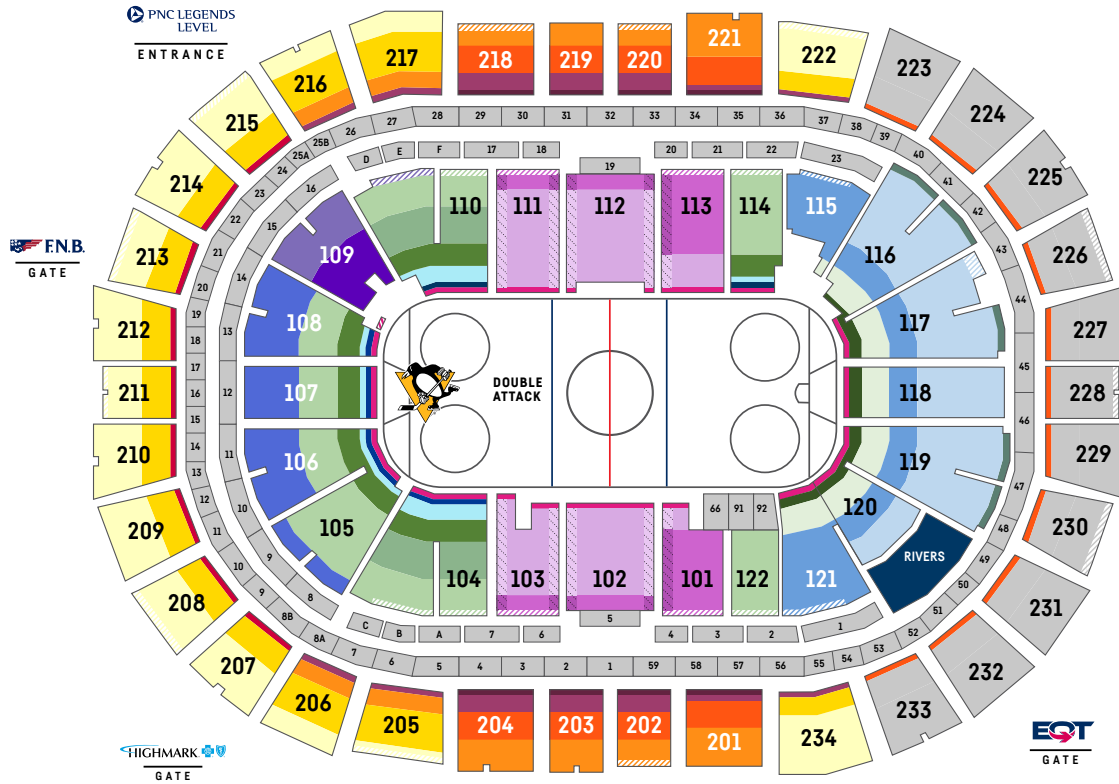

SEASON MEMBERSHIP PACKAGE PRICING

PREMIUM SEATING

FULL 44 GAMES	HALF 22 GAMES
------------------	------------------

ALL-INCLUSIVE CASAMIGOS CLUB

Section 109 Tier 1	\$12,232	\$6,446
Section 109 Tier 2	\$10,956	\$5,852

**F.N.B. CLUB | CAPTAIN MORGAN CLUB
LEXUS CLUB ACCESS**

Club Glass	\$12,100	\$6,336
Club Tier 1 Aisle	\$9,768	\$5,170
Club Tier 1	\$9,504	\$5,038
Club Tier 2 Aisle	\$8,360	\$4,532
Club Tier 2	\$8,096	\$4,400
BetRivers Lounge	\$8,800	\$4,840
Edge Seating	\$8,140	\$4,290

LEXUS CLUB ACCESS

Lower Bowl Glass	\$12,100	\$6,336
Lower Bowl Tier 1	\$8,140	\$4,356
Lower Bowl Tier 2	\$7,128	\$3,850

FULL 44 GAMES	HALF 22 GAMES
------------------	------------------

FEDEX LEVEL | LOWER BOWL

ACCESSIBLE SEATING

FULL 44 GAMES	HALF 22 GAMES
------------------	------------------

COCA-COLA ZERO SUGAR LEVEL | UPPER BOWL

Upper Bowl Tier 1	\$4,488	\$2,420
Upper Bowl Tier 2	\$3,916	\$2,112
Upper Bowl Tier 3	\$3,564	\$1,914
Upper Bowl Tier 4	\$3,344	\$1,782
Upper Bowl Tier 5	\$2,904	\$1,562
Upper Bowl Tier 6	\$2,640	\$1,430
Upper Bowl Tier 7	\$2,200	\$1,210