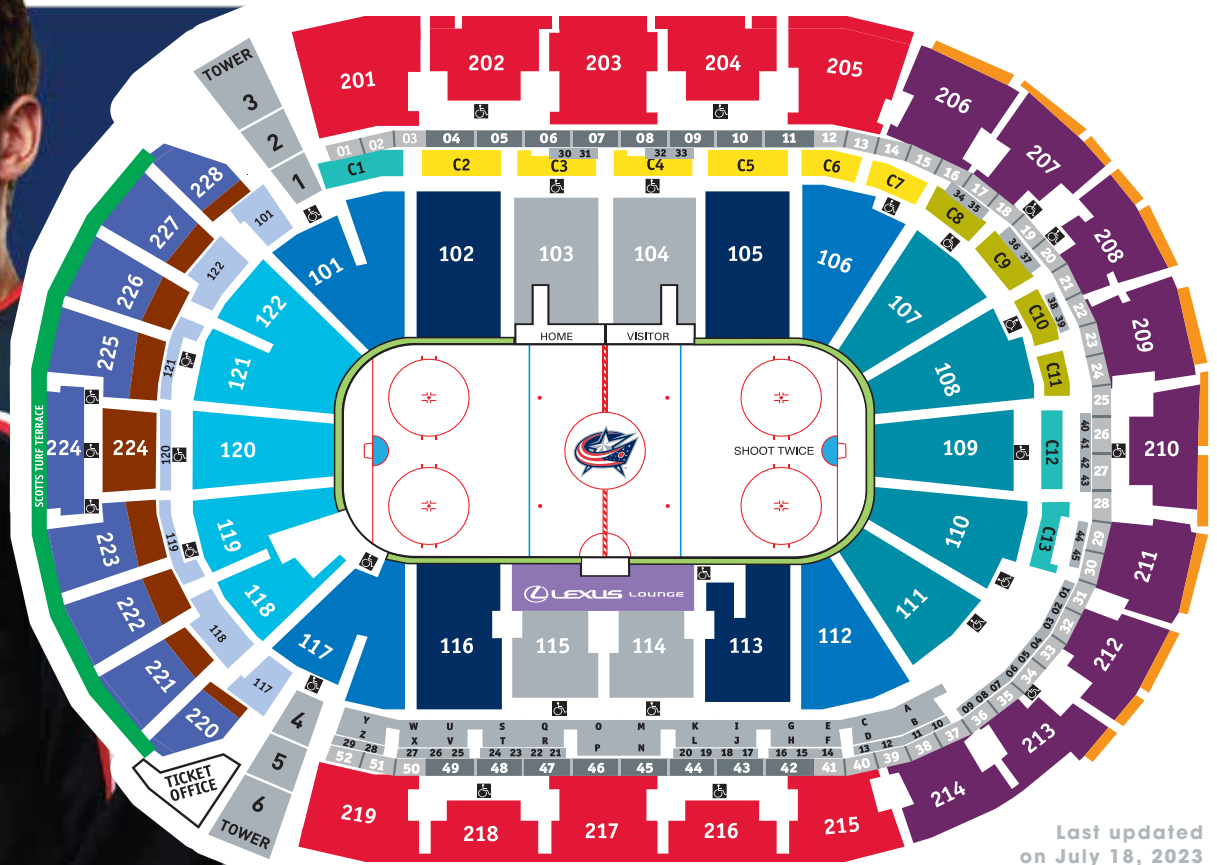

2023-24 COLUMBUS BLUE JACKETS FULL SEASON PLAN

Last updated on July 18, 2023

BENEFITS

- NHL Stanley Cup Playoff Ticket Priority for EVERY Home Game
- Guaranteed same seat location for every game
- Flexible Payment Options, Including Monthly Interest Free Plans
- Save up to 40% vs. Single Game Pricing
- Ticket Trade Program - Unlimited Trade In Games
- Bonus Friends and Family Games - Complimentary tickets to select home games*
- Priority Access to tickets for concerts and shows at Nationwide Arena and Schottenstein Center**
- Exclusive Meet the Team Events with Players & Coaches***
- Save 15% on Food & Beverage with STH Fan Bucks
- Save 15% on merchandise at The Blue Line Store and TheBluelineOnline.com

All ticket purchases are subject to a 5% City of Columbus admissions tax.

* Subject to program rules. ** Access can vary based on promoter.

*** If applicable based on health and safety restrictions.

SEAT LOCATION	ANNUAL PRICE	MULTI-YEAR PRICE
LEXUS GLASS SEATS	$8,820	$8,559
LEXUS LOUNGE ^	$8,766	$8,514
CLUB SIDELINE	$5,157	N/A
CLUB CORNER	$4,356	$4,230
CLUB END	$3,609	$3,492
CENTER ICE	$4,914	$4,761
SIDELINE	$4,410	$4,275
CORNER	$3,852	$3,744
END: SHOOT TWICE	$3,609	$3,492
END: SHOOT ONCE	$3,258	$3,159
MEZZANINE	$2,700	$2,619
CENTER	$2,259	$2,187
SHOOT ONCE: FIRST FIVE ROWS	$1,953	$1,890
SHOOT TWICE	$1,503	$1,458
SHOOT ONCE	$1,125	$1,089
TOP TWO ROWS	$1,125	$1,089

^ All-Inclusive buffet & two (2) drink vouchers included with tickets.

1-800-NHL-COLS • BLUEJACKETS.COM